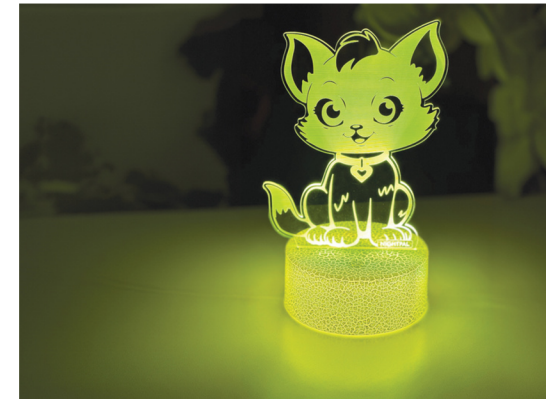

Item No.: WA2308
EAN: 634240023088

NIGHTPAL

The new generation of nightlamps

NightPal Lamp with Kitty design, your purr-fect companion for cozy nights and tranquil ambiance! This adorable lamp combines functionality with charm, featuring a delightful kitty-inspired design that adds a touch of whimsy to any space. With its soft, soothing glow, the NightPal Lamp creates a serene atmosphere ideal for bedtime reading, relaxation, or simply enjoying a moment of quiet reflection. Let the gentle illumination and endearing feline aesthetic of the NightPal Lamp with Kitty design brighten up your nights and warm your heart.

- ▶ Children's favorite characters in a new light
- ▶ Bring the world of fairy tales to the childrens room
- ▶ Safety and Comfort First
- ▶ Quality and Care

Base

MicroUSB
Power Cable

Acrylic Plate

Remote Control

Technical specifications

- Material: Cracked plastic white base + Acrylic plate
- Control: Remote control, touch control at the base
- Power supply: USB cord, or 3pcs AA battery slot at the bottom
- 16 color lights + automatic color conversion.
- You can also adjust the brightness.
- Input Voltage: 4.5-5V
- Power Input: computer, 5V power supply or 3-AA battery
- Output Power: 2-2.5W

Batteries for Lamps are not included**

Measure

Color box: L21.5 x W15 x H5.2 cm
 Product Dimension: L12.7 x W10 x H19.6 cm
 Height in assembled state (14mm hidden part of the acrylic; Width is the diameter 10cm of the cracked base; Base height is 4cm)